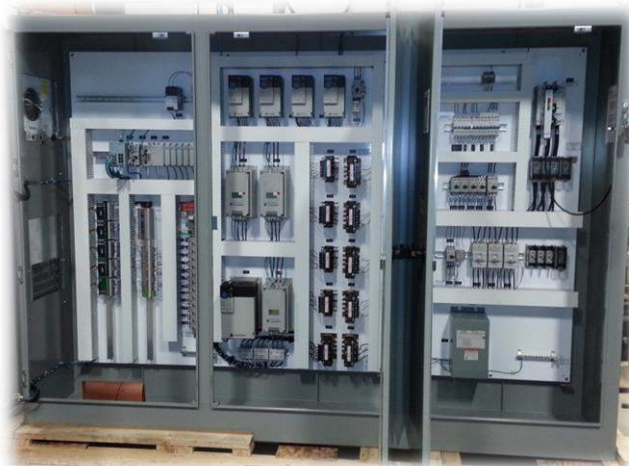

Areas of Expertise:

- Detailed full panel layouts
- Schematics
- Racks
- I/O layouts
- Card drawings
- Compliant with NFPA 70, 79, 86, etc.
- In-house panel testing
- Field installation and start up
- Maintenance, upgrades, and modifications
- Explosion-proof panels

Features Include:

- High and Low Voltage Separation
- Safety Rated
- Explosion Proof
- Fan or A/C Cooling
- Motor and Pump and Burner Control
- HMI's
- PLC's
- PAC's
- Data Acquisition
- VFD's
- FSG's
- Wide Size Range
- Free standing or Wall mount
- Single to Multi-door
- Custom Cutouts
- Any NEMA Rating
- External Disconnects

14433 SW 150th
Rose Hill, KS 67133
Phone: 316-776-7500
Fax: 316-776-7502
E-mail: office@theacesinc.com
WWW.THEACESINC.COM