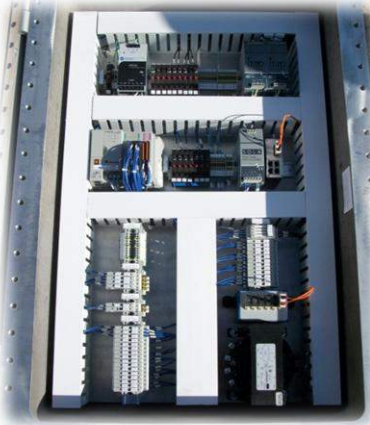

ROSEMOUNT®

OMRON